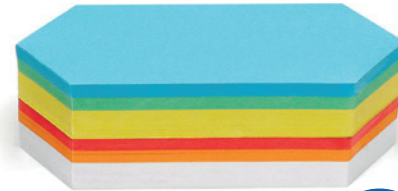

### Technical details:

- Material: made from recycled paper with a weight of 130 g/m<sup>2</sup>
- Sold in 250 cards/set in assorted colors: white, red, blue, green, yellow, and orange
- Dimensions: 9.5 x 20.5 cm / 3.7 x 8.1 inches