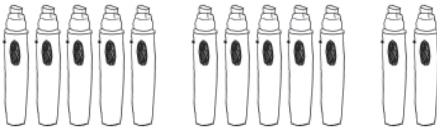

## 0278.1000 Novario® XL WorkshopCase, Stick-It

2 Markerboxes L

6 Markerboxes M

5 CardBoxes

1 CardBox Divider

2 AccessoryBoxes

3 Cardholder, medium round

Rectangular Stick-It Cards: 100 each white, red, blue, green, yellow, orange

Oval Stick-It Cards: 100 each white, red, blue, green, yellow, orange

Bubble Stick-It: 100 each white, red, blue, green, yellow, orange

Leaf Stick-It: 100 each white, red, blue, green, yellow, orange

Neuland BigOne®: 3 black, 2 each red, blue, green, 1 grey, 1 orange, 1 Neuland BigOne® Outliner